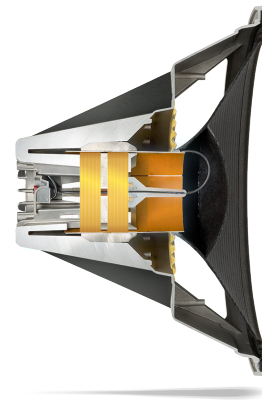

www.jblpro.com

PRX815XLFW

15" Powered Subwoofer

FREQUENCY RESPONSE ■

FREQUENCY RESPONSE (NORMAL)

PRX CONNECT APP ■

DIFFERENTIAL DRIVE ■

JBL Professional 8500 Balboa Blvd. Northridge, CA 91329 USA