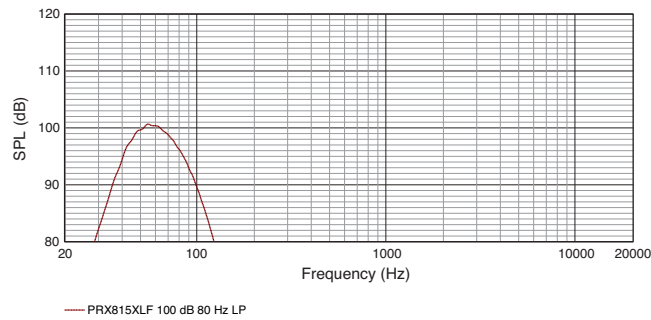

www.jblpro.com

PRX815XLFW

15" Powered Subwoofer

FREQUENCY RESPONSE ■

FREQUENCY RESPONSE (NORMAL)

PRX CONNECT APP ■

DIFFERENTIAL DRIVE ■

JBL Professional 8500 Balboa Blvd. Northridge, CA 91329 USA